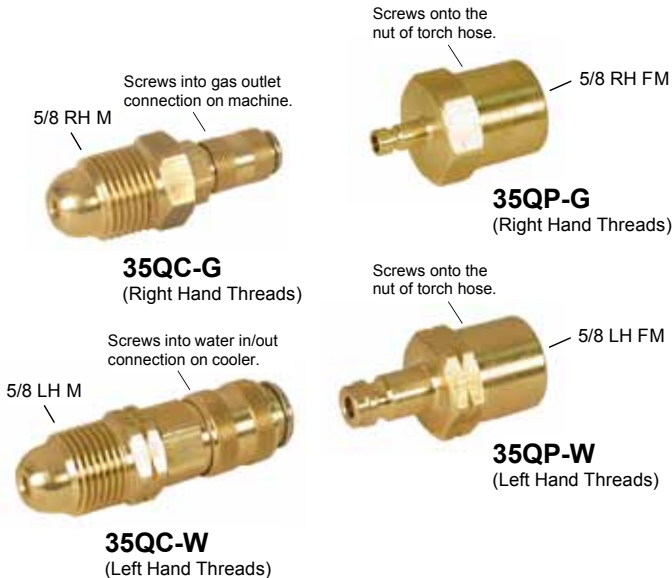

WeldTec®

Where Quality and Innovation Never Ends

Quick Connectors and Plugs

Quick Disconnect Connectors

Gas & Water Connectors

35QR-G Gas Hose

Includes: 35QC-G Connector - Gas
(1 ea.) 35QP-G Male Plug - Gas

35QR-W Water Hose

Includes: 35QC-W Connector - Water
(1 ea.) 35QP-W Male Plug - Water

Quick Disconnect Plugs

PLUGS ARE USED WITH STANDARD HOSES

Specifications subject to change without notice.

Revision 7.23