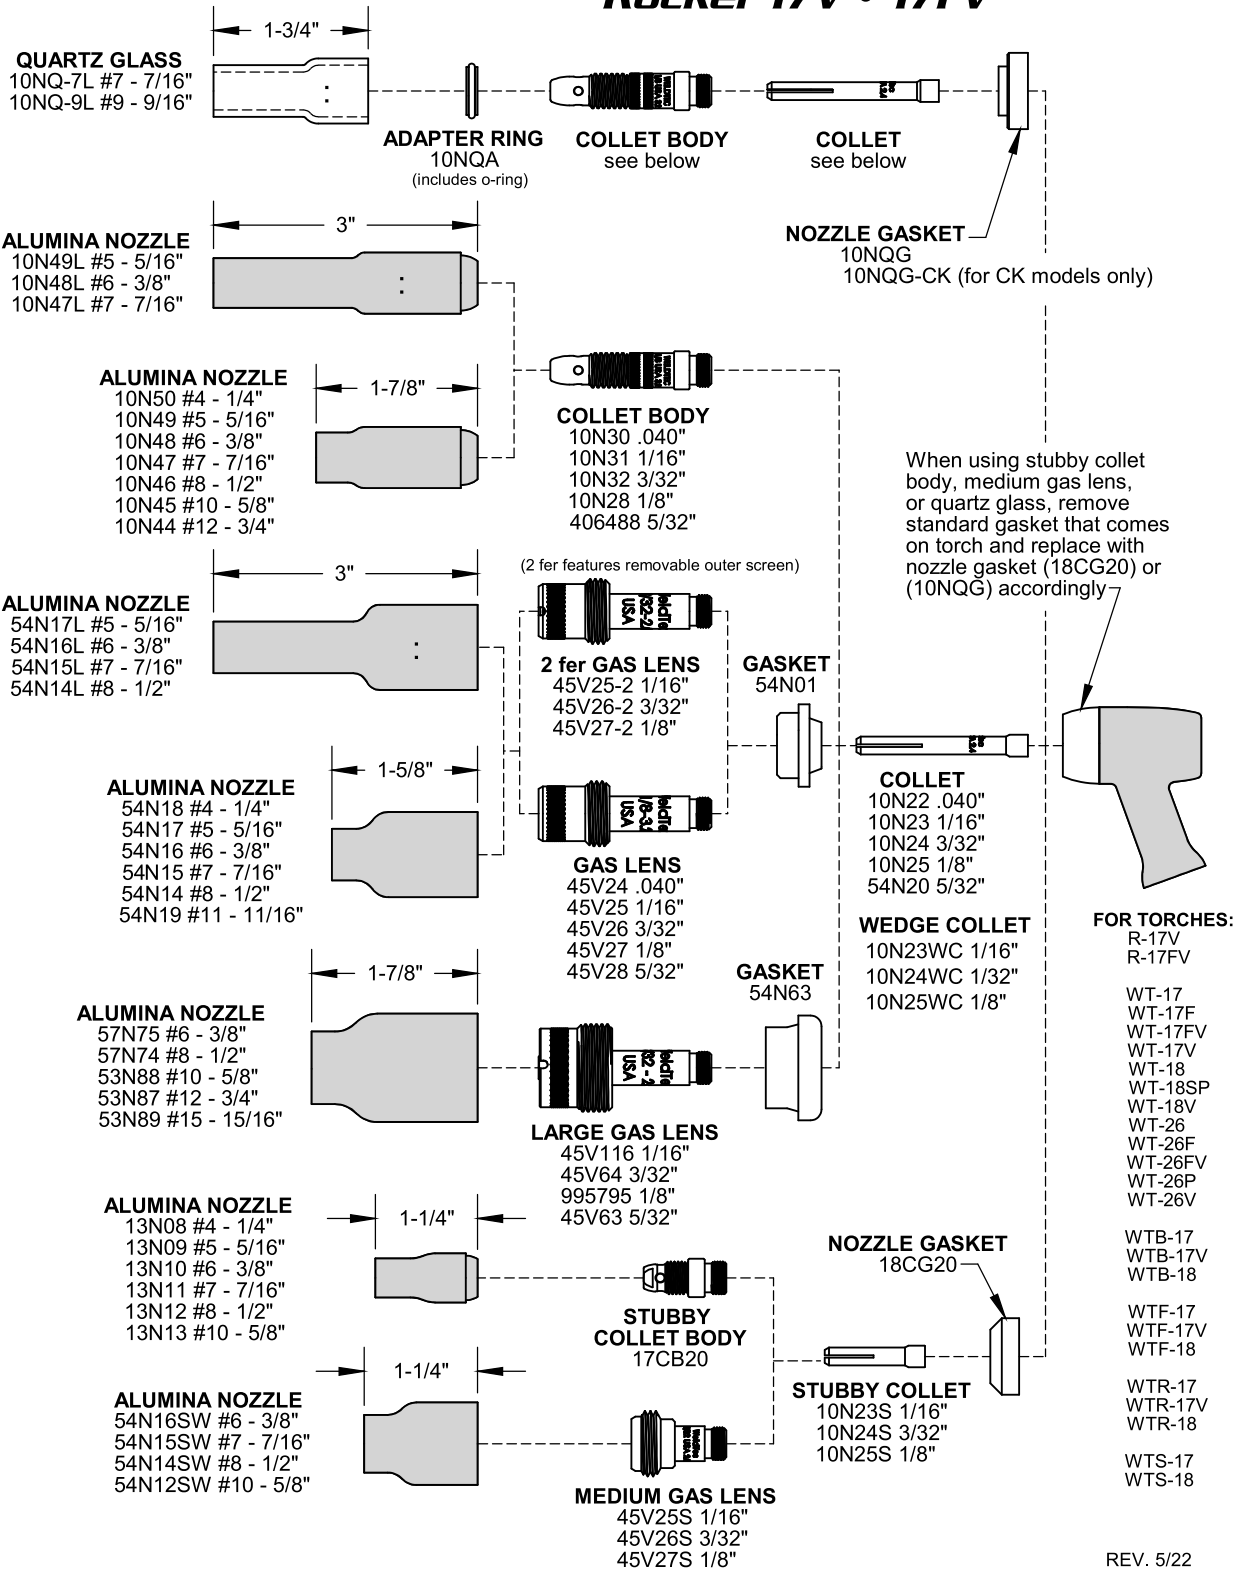

WeldTec®

STANDARD OPTIONS WT-17 • 18 • 26 SERIES i-HEAD 17 • 18 SERIES Stubby 17 • 18 SERIES Rocker 17V • 17FV

REV. 5/22